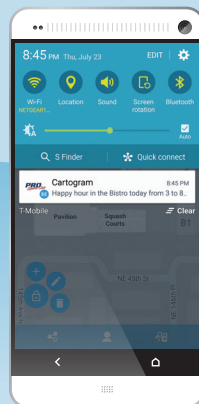

## Want to provide new experiences to customers in your indoor venue and boost sales?

- Help customers help themselves find things easily or to connect to request help from sales staff.
- Engage your visitors by sending contextual information (offers, event notifications, flash sales) to their smartphone accompanied by a guiding indoor map.
- You want to offer an indoor delivery service for your members and guests to enhance sales.
- Enable the entire venue (mall, resort, museum, event) to be 100% searchable.

Cartogram helps you tackle these problems and leverage new opportunities indoors

Rich Indoor Maps

Product Search

Directions

Location Sharing & Messaging

Search

Content Management

Notifications

Role Management

Cartogram is offered as a subscription service to retailers, event and conference organizers, health clubs, stadiums, and hospitality venues. This includes a mobile app, indoor maps, mobile map editing tools, indoor analytics, and infrastructure. Consumers use our free mobile app to access indoor maps for discovery of people, places, products, and things indoors. We also offer an Android and iOS SDK for customers that want to integrate our unique indoor experience in their own application. Please drop us a note and we will be very delighted to talk to you.