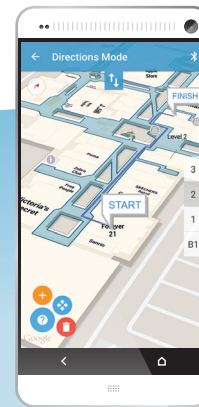

## Do you have any of these problems in your indoor venue?

- You have associates who spend 50% or more of their time telling customers where items/places are located in your venue and how to get there.
- Shoppers leave empty handed because they can't find what they're looking for.
- Employees are late to meetings because they can't find conference rooms.
- You use beacons for proximity marketing, but you don't have live indoor maps to guide your visitors to the right location to engage.

## Want to provide new experiences to customers in your indoor venue and boost sales?

- Help customers help themselves find things easily or to connect to request help from sales staff.
- Engage your visitors by sending contextual information (offers, event notifications, flash sales) to their smartphone accompanied by a guiding indoor map.
- You want to offer an indoor delivery service for your members and guests to enhance sales.
- Enable the entire venue (mall, resort, museum, event) to be 100% searchable.

Cartogram helps you tackle these problems and leverage new opportunities indoors

Rich Indoor Maps

Product Search

Directions

Location Sharing & Messaging

Search

Content Management

Notifications

Role Management

Cartogram is offered as a subscription service to retailers, event and conference organizers, health clubs, stadiums, and hospitality venues. This includes a mobile app, indoor maps, mobile map editing tools, indoor analytics, and infrastructure. Consumers use our free mobile app to access indoor maps for discovery of people, places, products, and things indoors. We also offer an Android and iOS SDK for customers that want to integrate our unique indoor experience in their own application. Please drop us a note and we will be very delighted to talk to you.