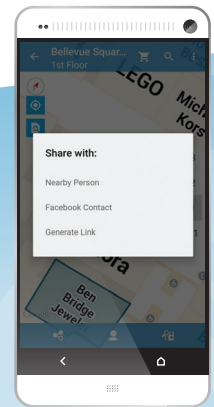

## Want to provide new experiences to customers in your indoor venue and boost sales?

- Help customers help themselves find things easily or to connect to request help from sales staff.
- Engage your visitors by sending contextual information (offers, event notifications, flash sales) to their smartphone accompanied by a guiding indoor map.
- You want to offer an indoor delivery service for your members and guests to enhance sales.
- Enable the entire venue (mall, resort, museum, event) to be 100% searchable.

Cartogram helps you tackle these problems and leverage new opportunities indoors

Rich Indoor Maps

Product Search

Directions

Location Sharing & Messaging

Search

Content Management

Notifications

Role Management

Cartogram is offered as a subscription service to retailers, event and conference organizers, health clubs, stadiums, and hospitality venues. This includes a mobile app, indoor maps, mobile map editing tools, indoor analytics, and infrastructure. Consumers use our free mobile app to access indoor maps for discovery of people, places, products, and things indoors. We also offer an Android and iOS SDK for customers that want to integrate our unique indoor experience in their own application. Please drop us a note and we will be very delighted to talk to you.