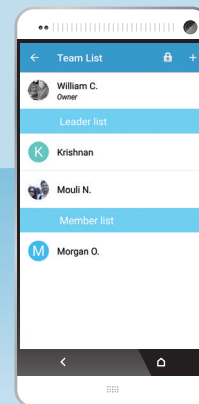

## Want to provide new experiences to customers in your indoor venue and boost sales?

- Help customers help themselves find things easily or to connect to request help from sales staff.
- Engage your visitors by sending contextual information (offers, event notifications, flash sales) to their smartphone accompanied by a guiding indoor map.
- You want to offer an indoor delivery service for your members and guests to enhance sales.
- Enable the entire venue (mall, resort, museum, event) to be 100% searchable.

Cartogram helps you tackle these problems and leverage new opportunities indoors

Rich Indoor Maps

Product Search

Directions

Location Sharing & Messaging

Search

Content Management

Notifications

Role Management

Cartogram is offered as a subscription service to retailers, event and conference organizers, health clubs, stadiums, and hospitality venues. This includes a mobile app, indoor maps, mobile map editing tools, indoor analytics, and infrastructure. Consumers use our free mobile app to access indoor maps for discovery of people, places, products, and things indoors. We also offer an Android and iOS SDK for customers that want to integrate our unique indoor experience in their own application. Please drop us a note and we will be very delighted to talk to you.