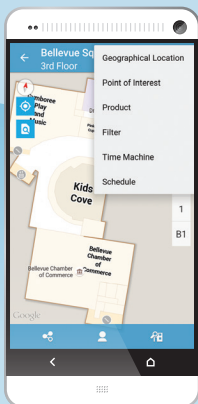

## Do you have any of these problems in your indoor venue?

- You have associates who spend 50% or more of their time telling customers where items/places are located in your venue and how to get there.
- Shoppers leave empty handed because they can't find what they're looking for.
- Employees are late to meetings because they can't find conference rooms.
- You use beacons for proximity marketing, but you don't have live indoor maps to guide your visitors to the right location to engage.

## Want to provide new experiences to customers in your indoor venue and boost sales?

- Help customers help themselves find things easily or to connect to request help from sales staff.
- Engage your visitors by sending contextual information (offers, event notifications, flash sales) to their smartphone accompanied by a guiding indoor map.
- You want to offer an indoor delivery service for your members and guests to enhance sales.
- Enable the entire venue (mall, resort, museum, event) to be 100% searchable.

Cartogram helps you tackle these problems and leverage new opportunities indoors

Rich Indoor Maps

Product Search

Directions

Location Sharing & Messaging

Search

Content Management

Notifications

Role Management

Cartogram is offered as a subscription service to retailers, event and conference organizers, health clubs, stadiums, and hospitality venues. This includes a mobile app, indoor maps, mobile map editing tools, indoor analytics, and infrastructure. Consumers use our free mobile app to access indoor maps for discovery of people, places, products, and things indoors. We also offer an Android and iOS SDK for customers that want to integrate our unique indoor experience in their own application. Please drop us a note and we will be very delighted to talk to you.