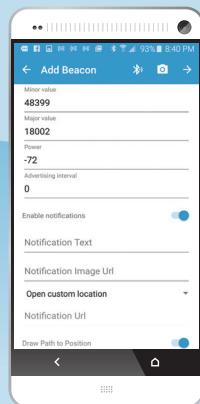

## Want to provide new experiences to customers in your indoor venue and boost sales?

- Help customers help themselves find things easily or to connect to request help from sales staff.
- Engage your visitors by sending contextual information (offers, event notifications, flash sales) to their smartphone accompanied by a guiding indoor map.
- You want to offer an indoor delivery service for your members and guests to enhance sales.
- Enable the entire venue (mall, resort, museum, event) to be 100% searchable.

Cartogram helps you tackle these problems and leverage new opportunities indoors

Rich Indoor Maps

Product Search

Directions

Location Sharing & Messaging

Search

Content Management

Notifications

Role Management

Cartogram is offered as a subscription service to retailers, event and conference organizers, health clubs, stadiums, and hospitality venues. This includes a mobile app, indoor maps, mobile map editing tools, indoor analytics, and infrastructure. Consumers use our free mobile app to access indoor maps for discovery of people, places, products, and things indoors. We also offer an Android and iOS SDK for customers that want to integrate our unique indoor experience in their own application. Please drop us a note and we will be very delighted to talk to you.