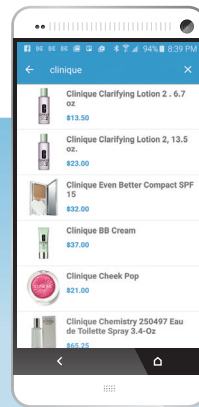

Product Search