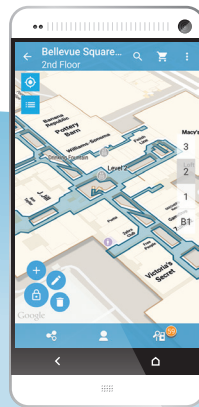

cartogram

Find Things Indoors with live, searchable, interactive indoor maps

Do you have any of these problems in your indoor venue?

- You have associates who spend 50% or more of their time telling customers where items/places are located in your venue and how to get there.
- Shoppers leave empty handed because they can't find what they're looking for.
- Employees are late to meetings because they can't find conference rooms.
- You use beacons for proximity marketing, but you don't have live indoor maps to guide your visitors to the right location to engage.

Want to provide new experiences to customers in your indoor venue and boost sales?

- Help customers help themselves find things easily or to connect to request help from sales staff.
- Engage your visitors by sending contextual information (offers, event notifications, flash sales) to their smartphone accompanied by a guiding indoor map.
- You want to offer an indoor delivery service for your members and guests to enhance sales.
- Enable the entire venue (mall, resort, museum, event) to be 100% searchable.

Cartogram helps you tackle these problems and leverage new opportunities indoors

Rich Indoor Maps